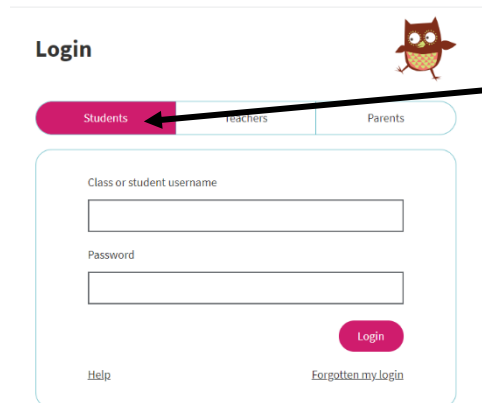

## Logging in at home

Enter Website:  
<https://www.oxfordowl.co.uk/>

Click on Log in (School)

Make sure you are on the 'Students' tab.

Enter in your class username and password.

You can now choose books by clicking on these tabs.