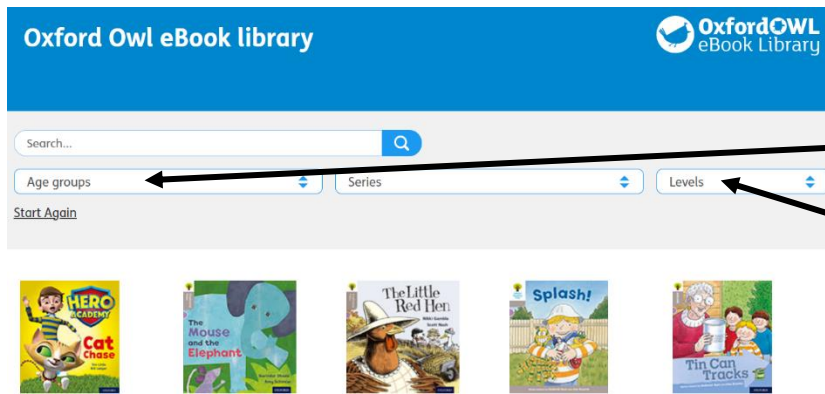

## Logging in at home

Enter Website:  
<https://www.oxfordowl.co.uk/>

Click on Log in (School)

Make sure you are on the 'Students' tab.

Enter in your class username and password.

You can now choose books by clicking on these tabs.

# Oxford Owl – eLibrary Logging in at home

You can now enter either:

- Age group for your child

- Reading book band level.  
You will need to scroll  
down to Book Band level  
(Colours)

Click on the book you  
want to read.