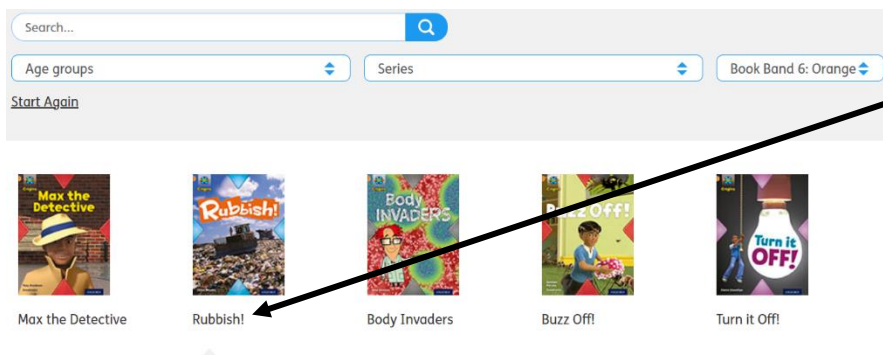

## Logging in at home

Enter Website:  
<https://www.oxfordowl.co.uk/>

Click on Log in (School)

Make sure you are on the 'Students' tab.

Enter in your class username and password.

You can now choose books by clicking on these tabs.

# Oxford Owl – eLibrary Logging in at home

You can now enter either:

- Age group for your child

- Reading book band level.  
You will need to scroll  
down to Book Band level  
(Colours)

Click on the book you  
want to read.